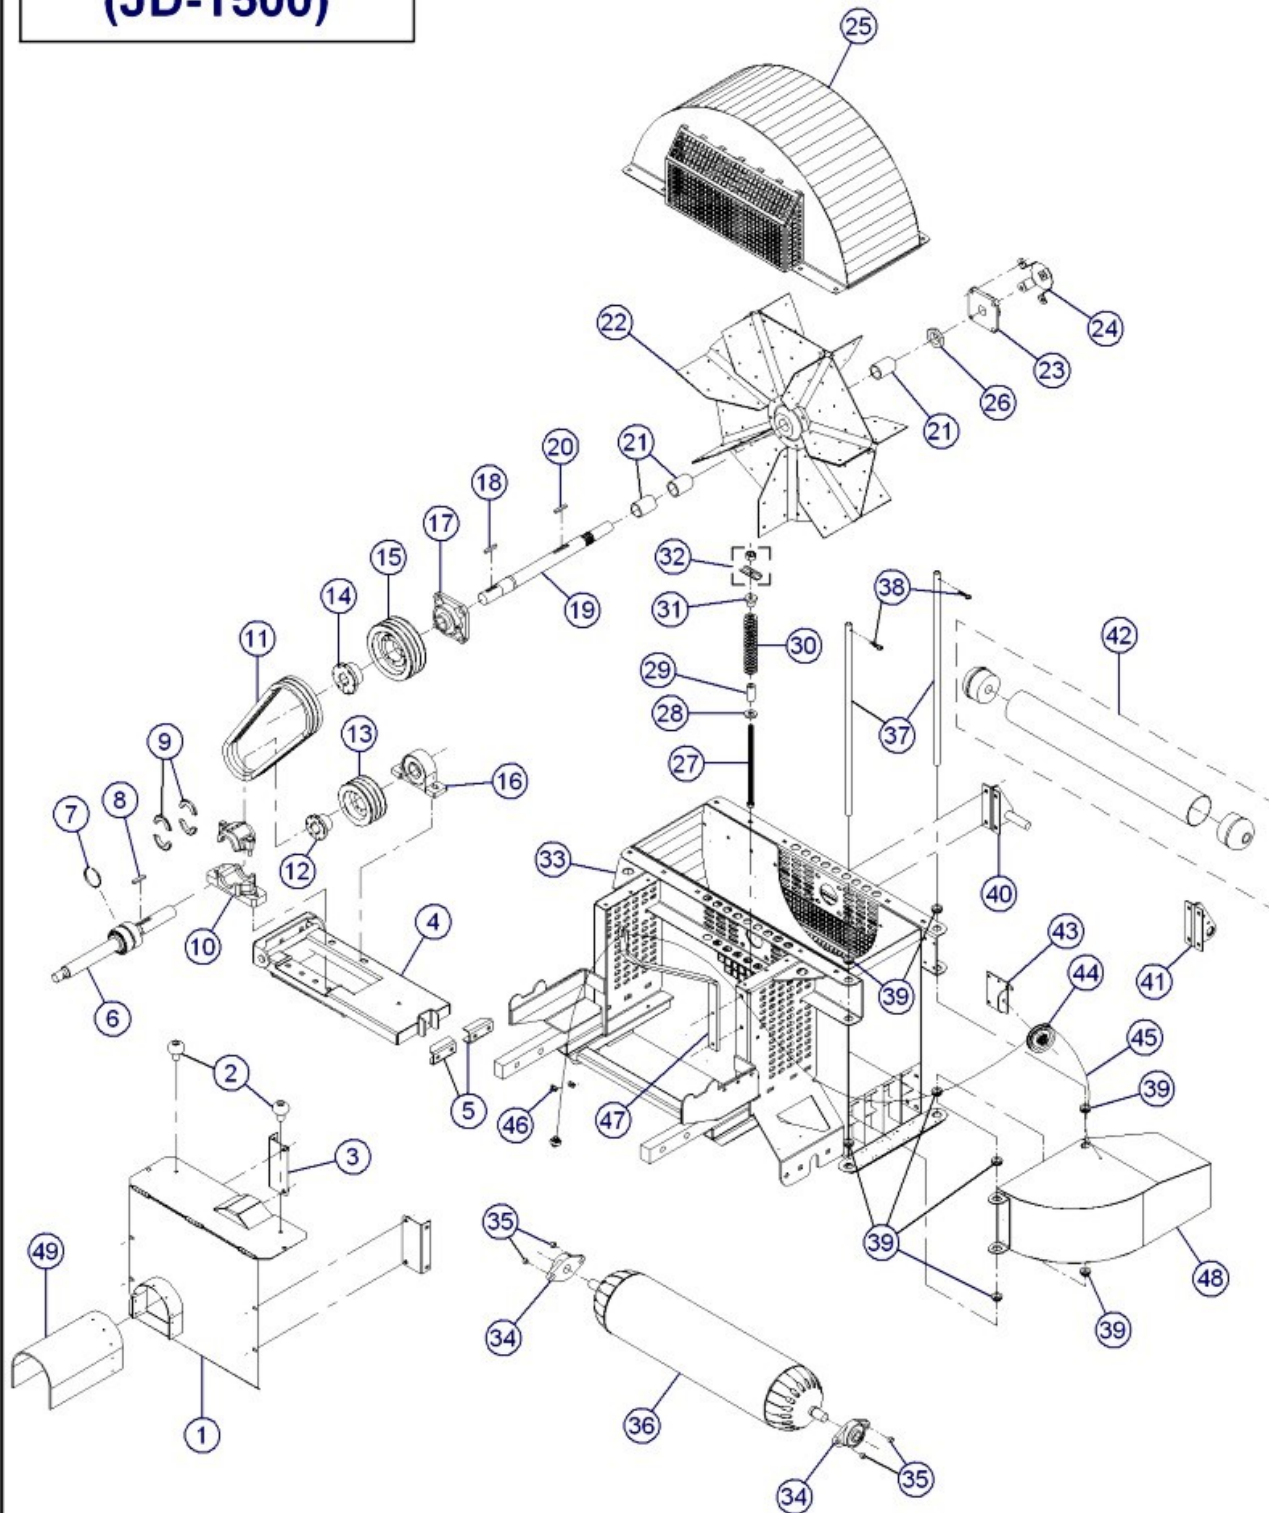

B.W. 2500-F (JD-1500)

B.W. 2500-F (JD-1500) FRONTAL LEAF AND DEBRIS BLOWERS

REF.	PART NO.	DESCRIPTION	QTE
1	32-55-3545	PTO GUARD "STICKER INCLUDED"	1
2	NC17-46-0018	PLASTIC KNOB	2
3	32-50-3040	BELT GUARD SUPPORT	2
4	32-57-3520	BEARING BASE "STICKER INCLUDED"	1
5	32-01-1125	BEARING BASE STOPPER	2
6	32-55-3563	BALL BEARING WITH P.T.O. SHAFT	1
7	NC14-75-0129	SPACER (1 1/2)	1
8	NC01-65-0100	SQUARE KEY 3/8" X 3/8" X 1 3/4" LONG	1
9	NC14-75-0130	SEAL (1 1/2)	2
10	32-38-0010	INNER SHAFT CAST CASING	1
11	NC14-25-1083	V BELT BX-44 (5/8" X 47")	3
12	NC14-62-0007	TAPERED QD BUSHING SD 1 1/2"	1
13	NC14-62-0201	CAST IRON SHAVE PULLEY 3B52 SD	1
14	NC14-62-0021	TAPERED QD BUSHING SK 1 1/2" KW 3/8"	1
15	NC14-62-0202	CAST IRON SHAVE PULLEY 3B7.0 SK	1
16	NC14-75-0035	PILLOW BEARING UCP 208-24 X Ø 1 1/2"	1
17	NC14-75-0025	FLANGE BEARING	1
18	32-41-0900	SQUARE KEY 3/8" X 3/8" X 2 1/4" LG	1
19	NC17-94-0008	IMPELLER SHAFT	1
20	09-41-0900	SQUARE KEY 3/8" X 3/8" X 1 1/2" LG	1
21	32-09-2000	IMPELLER SHAFT BUSHING	3
22	32-55-3050	IMPELLER	1
23	NC14-75-0024	FLANGE BEARING	1
24	12-01-3051	BEARING PROTECTOR (BW 240)	1
25	32-57-3505	COVER "STICKER INCLUDED"	1
26	NC01-98-0022	NYLON INSERT LOCKNUTS 1 3/8"-12	1
27	32-50-3530	BELT TENSION	1
28	01-01-0925	FLAT WASHER 1 1/64" Dia. X Ø 33/64" X 10GA	1
29	32-42-0115	SPRING GUIDE	1
30	NC13-86-0083	BLUE SPRING 1 1/2" Dia. X Ø 3/4 X 8" LG	1
31	32-42-0140	SPRING GUIDE	1
32	32-57-0080	WING NUT ASSY.	1
33	32-57-3510	CASING "STICKER INCLUDED"	1
34	03-38-0005	FLANGE BEARING UCFL 206-18 X Ø 1 1/8"	2
35	NC13-80-0061	BUSHING 5/8" X 1/2" X 3/8"	4
36	NC17-02-0305	TURF ROLLER	1
37	32-11-2505	DEFLECTOR GUIDE	2
38	NC01-63-0015	HITCH PIN CLIPS 1/8" X 2 5/8" LG	2
39	NC17-46-0023	SLIDE BUSHING	8
40	32-43-0205	RIGHT TURF ROLLER SUPPORT	1
41	32-43-0200	LEFT TURF ROLLER SUPPORT	1
42	32-55-3070	TURF ROLLER ASSY.	1
N/I	32-11-3520	TURF ROLLER ONLY 4" Dia. X 30 3/8" LG	1
N/I	32-42-0105	NYLON CAP 4" Dia. X 3" LG	2
43	32-01-0945	PULLEY SUPPORT	1
44	NC14-63-0001	PLASTIC PULLEY FOR CABLE	1
45	NC17-02-0140	CABLE 71 1/4" LG ASSY.	1
46	32-22-5600	DEFLECTOR CABLE STOOPER	4
47	32-57-3500	DEFLECTOR CABLE SUPPORT	1
48	32-57-3515	DEFLECTOR "STICKER INCLUDED"	1
49	NC13-15-0080	RUBBER GUARD	1