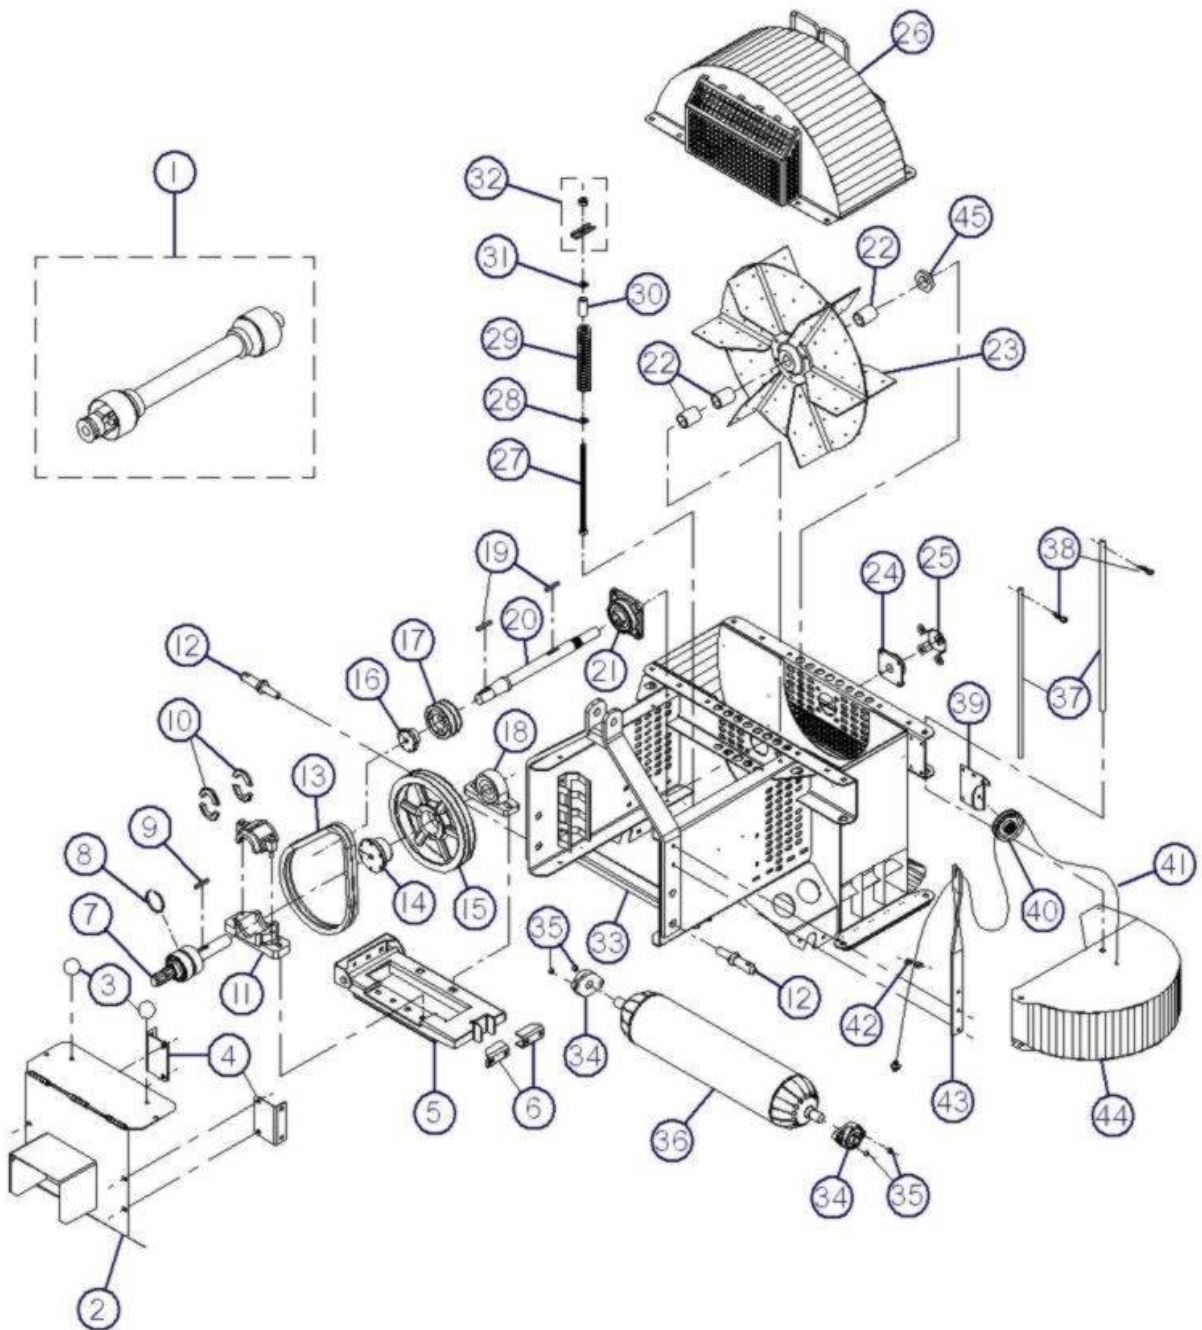

## B.W. 1600 3 POINTS HITCH LEAF AND DEBRIS BLOWERS

REF.	PART NO.	DESCRIPTION	QTE
1	32-34-0035	PTO SHAFT T20 X 35.35" LG	1
2	32-55-0040	PTO GUARD "STICKER INCLUDED"	1
3	NC17-46-0018	PLASTIC KNOB	2
4	32-50-0040	BELT GUARD SUPPORT	2
5	32-57-0020	BEARING BASE "STICKER INCLUDED"	1
6	32-01-1080	BEARING BASE STOPPER	2
7	32-55-0063	6 SPLINES SHAFT UNITS ASSY.	1
8	NC14-75-0129	SPACER (1 1/2)	1
9	NC01-65-0087	SQUARE KEY 1/4" X 1/4" X 1 1/2" LG	1
10	NC14-75-0130	SEAL (1 1/2)	1
11	32-38-0010	INNER SHAFT CAST CASING	1
12	NC01-78-0009	HITCH PIN 7/8" Dia. X 6 1/2" LG	2
13	NC14-25-1079	V BELT BX-40 (5/8" X 43")	2
14	NC14-62-0019	TAPERED QD BUSHING SK Ø 1 1/4" K.W. 1/4" (PTO)	1
15	NC14-62-0184	CAST IRON SHAVE PULLEY 2B110 SK	1
16	NC14-62-0016	TAPERED QD BUSHING SH Ø 1 1/4" K.W. 1/4"	1
17	NC14-62-0135	CAST IRON SHAVE PULLEY 2B3.6 SH	1
18	NC14-75-0034	PILLOW BEARING UCP 207-20 X Ø 1 1/4"	1
19	NC01-65-0087	SQUARE KEY 1/4" X 1/4" X 1 1/2" LG	2
20	NC17-94-0009	IMPELLER SHAFT	1
21	NC14-75-0024	FLANGE BEARING	1
22	32-09-0600	IMPELLER SHAFT BUSHING	3
23	32-55-0050	IMPELLER	1
24	NC14-75-0023	FLANGE BEARING Ø 1" UCF 205-16	1
25	23-01-3600	BEARING GUARD	1
26	32-57-0005	COVER "STICKER INCLUDED"	1
27	32-50-0030	BELT TENSION	1
28	01-01-0925	FLAT WASHER 1 1/64" Dia. X Ø 33/64" X 10GA	1
29	NC13-86-0083	BLUE SPRING 1 1/2" Dia. X Ø 3/4 X 8" LG	1
30	32-42-0115	SPRING GUIDE	1
31	01-01-1660	FLAT WASHER 1 1/2 Dia. X Ø 33/64 X 11GA	1
32	32-57-0080	WING NUT ASSY.	1
33	32-57-0000	CASING "STICKER INCLUDED"	1
34	NC14-75-0019	FLANGE BEARING UCFL 205-16 X Ø 1"	2
35	01-09-0000	ROLLER BEARING BUSHING	4
36	32-46-0010	TURF ROLLER	1
37	32-13-0600	DEFLECTOR SLIDE 1/2" Dia. X 22 1/4" LG	2
38	NC01-63-0015	HITCH PIN CLIPS 1/8" X 2 5/8" LG	2
39	32-01-0945	PULLEY SUPPORT	1
40	NC14-63-0001	PLASTIC PULLEY FOR CABLE	1
41	NC17-02-0292	CABLE 62 1/4" LG ASSY.	1
42	32-22-5600	DEFLECTOR CABLE STOOPER	4
43	32-57-0065	DEFLECTOR CABLE SUPPORT "STICKER INCLUDED"	1
44	32-57-0015	DEFLECTOR "STICKER INCLUDED"	1
45	NC01-98-0020	NYLON INSERT LOCKNUTS 1 1/8"-12	1