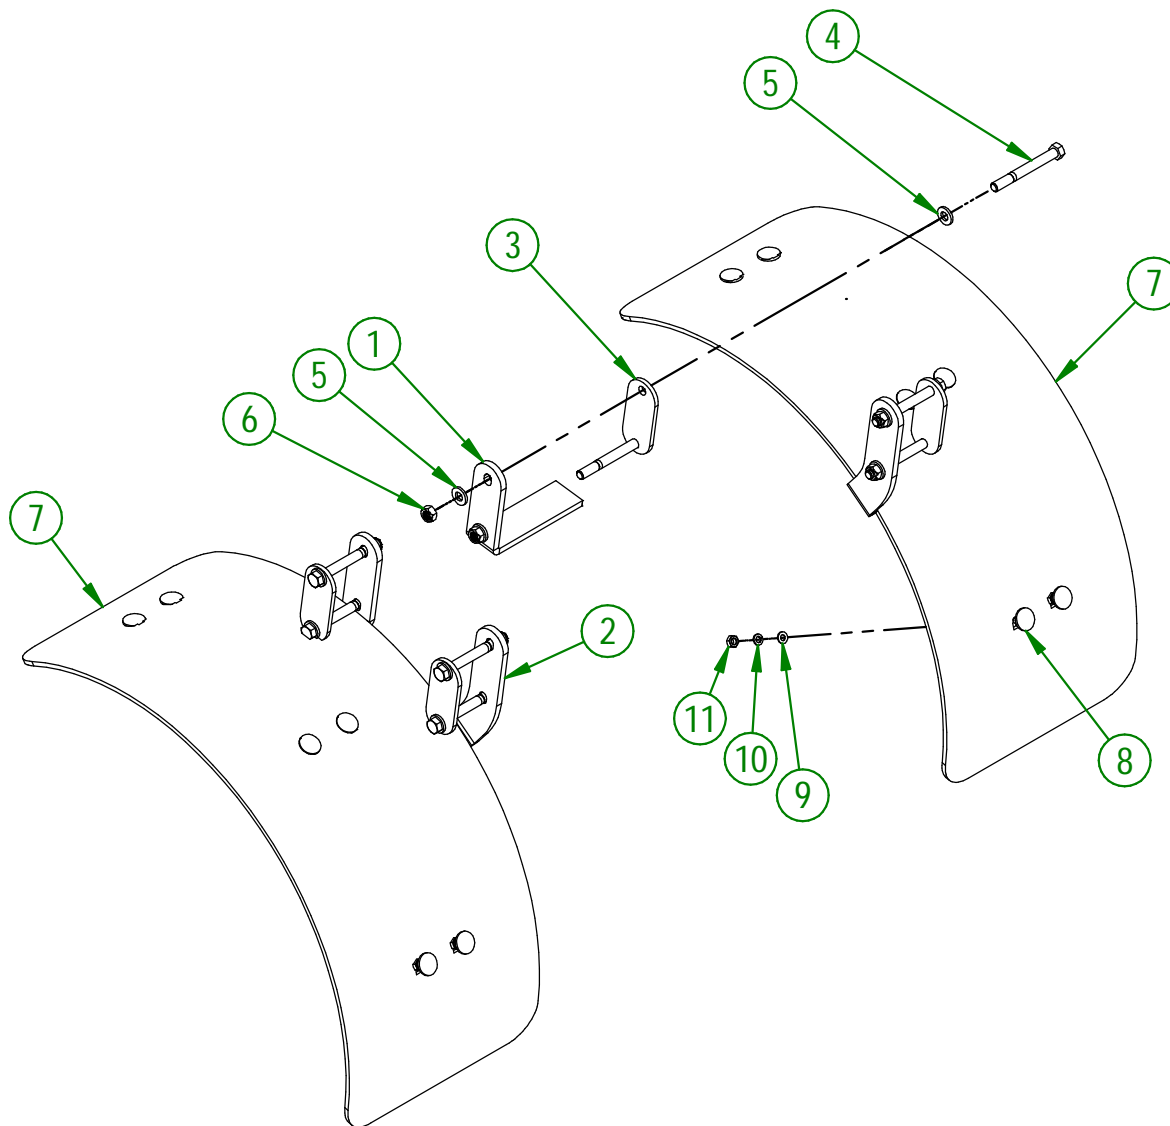

#	PART #	Qty	TITLE
1	91-50-9000	1	FENDER SUPPORT COTECH JD 4R (RIGHT)
2	91-50-9003	1	FENDER SUPPORT COTECH JD 4R (LEFT)
3	91-04-0325	4	FENDER SUPPORT COTECH JD 4R
4	NC01-17-0261	8	HEX. BOLT GR2 NC ZINC 1/2-13 X 4 1/2" LG
5	01-01-0925	16	WASHER
6	NC01-93-0014	8	LOCK NUT ZINC 1/2-13
7	91-42-0155	2	GUARD
8	NC01-13-0062	12	ELEVATOR STAINLESS BOLT 5/16-18 X 1"
9	NC02-22-0008	12	WASHER ZINC 5/16"
10	NC02-32-0011	12	LOCK WASHER ZINC 5/16"
11	NC02-07-0017	12	HEX. NUT 5/16-18

AGRIMETAL	
REGROUPEMENT D'AILE COTECH (JD 4R)	
CREATION : 08/11/23	ASSEMBLY : 99-57-4505
REVISION : 08/11/23	AUTHOR : F.HÉLIE